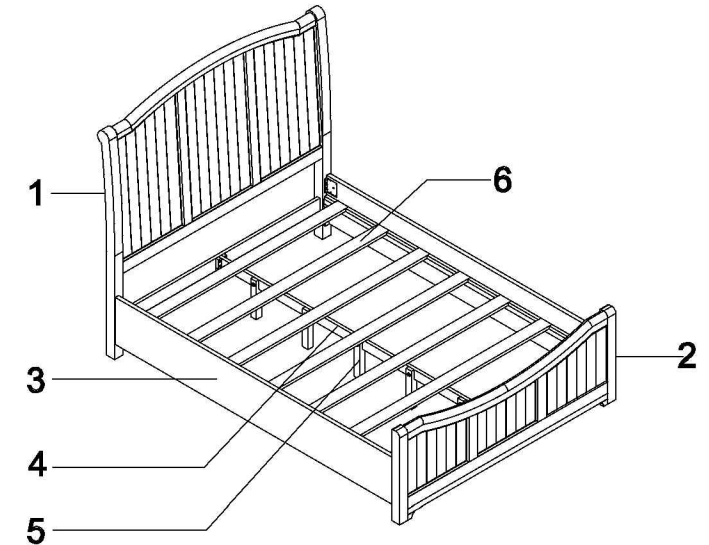

CARE & MAINTENANCE:

- *The touch of the soft cloth is all the maintenance your wood pieces will ever need.
- *Never use harsh chemicals or abrasive cleaner as they could marks or destroy finish.