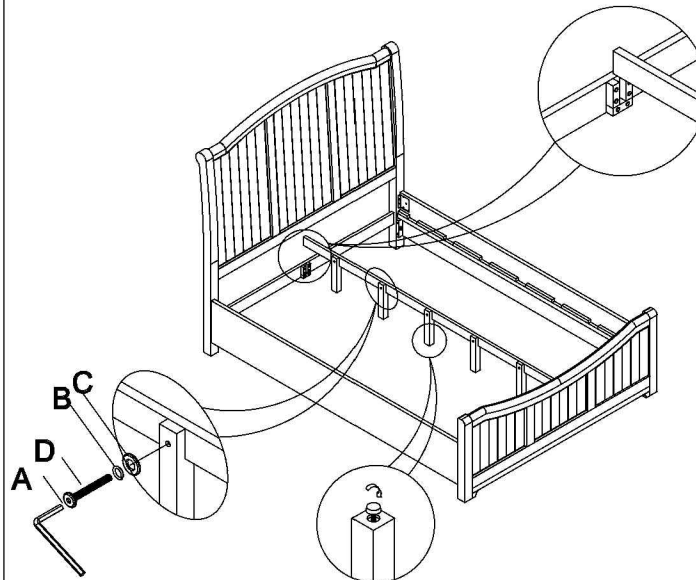

ASSEMBLY INTRUCTION

ITEM # VE6688 VINTAGE ESTATES QUEEN BED
SIZE: 87 11/16"L X 62 3/4"D X 59 9/16"H

Thanks for your purchasing this quality product
ASSEMBLY TIPS:

1. Remove hardware from box and sort by side
2. Please check to see that all hardware and parts are present prior start of assembly
3. Please follow attached instructions in the same sequence as numbered to assure fast & easy assembly

Warning !

1. Don't attempt to repair or modify parts that are broken or defective. Please contact the store immediately.
2. This product is for home use only and not intended for commercial establishment.

HARDWARE LIST			
No.	Description		Qty
A	Allen Key M4 (Short)		1 Pcs
B	Spring Washer 5/16"		9 Pcs
C	Flat Washer 5/16"		9 Pcs
D	Jcbc Screw 1/4" x 1.5"		9 Pcs
E	Vis 4 x 25mm		14 Pcs

PART LIST		
No.	Description	Qty
1	Bed Headboard	1
2	Storage Footboard	1
3	Bed Side Rail	2

PART LIST		
No.	Description	Qty
4	Slat Support	1
5	Leg Support	5
6	Slat	7

CARE & MAINTENANCE:

- *The touch of the soft cloth is all the maintenance your wood pieces will ever need.
- *Never use harsh chemicals or abrasive cleaner as they could marks or destroy finish.

IMPORTANT NOTE:

- Place all wooden parts on a clean and smooth surface such as a rug or carpet to avoid the parts from being scratched.
- Before you begin. Kindly follow the assembly instructions step by step.

STEP 1

STEP 2

STEP 3