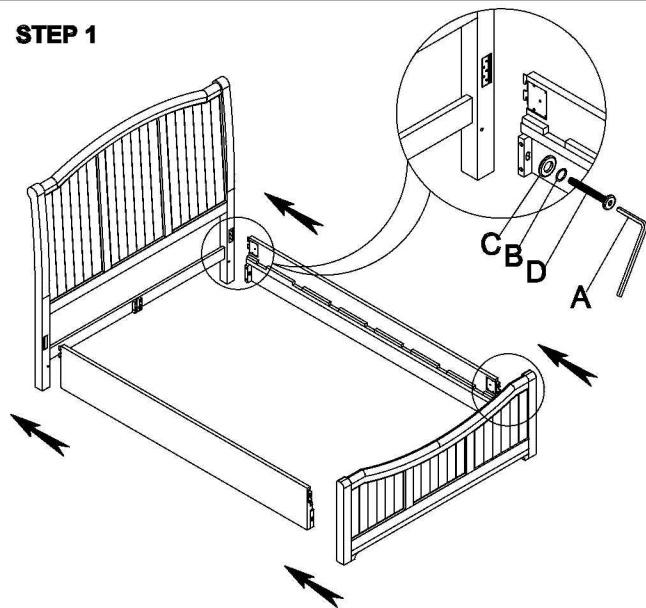

ASSEMBLY INTRUCTION

ITEM # VE6688 VINTAGE ESTATES QUEEN BED
SIZE: 87 11/16"L X 62 3/4"D X 59 9/16"H

Thanks for your purchasing this quality product
ASSEMBLY TIPS:

1. Remove hardware from box and sort by side
2. Please check to see that all hardware and parts are present prior start of assembly
3. Please follow attached instructions in the same sequence as numbered to assure fast & easy assembly

Warning !

1. Don't attempt to repair or modify parts that are broken or defective. Please contact the store immediately.
2. This product is for home use only and not intended for commercial establishment.

HARDWARE LIST			
No.	Description		Qty
A	Allen Key M4 (Short)		1 Pcs
B	Spring Washer 5/16"		9 Pcs
C	Flat Washer 5/16"		9 Pcs
D	Jcbc Screw 1/4" x 1.5"		9 Pcs
E	Vis 4 x 25mm		14 Pcs

PART LIST		
No.	Description	Qty
1	Bed Headboard	1
2	Storage Footboard	1
3	Bed Side Rail	2

PART LIST		
No.	Description	Qty
4	Slat Support	1
5	Leg Support	5
6	Slat	7

CARE & MAINTENANCE:

- *The touch of the soft cloth is all the maintenance your wood pieces will ever need.
- *Never use harsh chemicals or abrasive cleaner as they could marks or destroy finish.

IMPORTANT NOTE:

- Place all wooden parts on a clean and smooth surface such as a rug or carpet to avoid the parts from being scratched.
- Before you begin. Kindly follow the assembly instructions step by step.

STEP 1

STEP 2

STEP 3